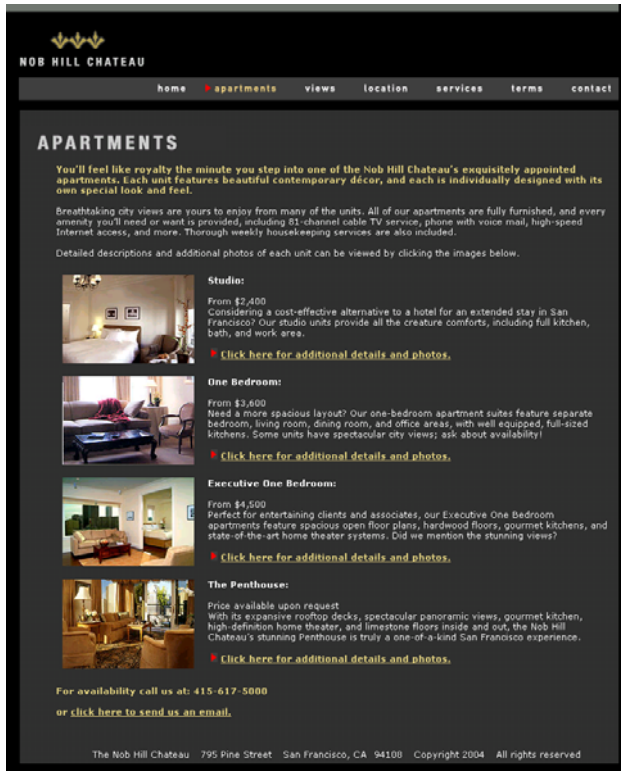

Dave Bolick – Sample Web content rewrite – luxury executive suites

510-601-9554

Welcome to the **NOB HILL CHATEAU**

Visiting San Francisco for business or pleasure? Treat yourself to a truly memorable experience, at the incomparable Nob Hill Chateau, your San Francisco home-away-from-home.

The Nob Hill Chateau's elegant and spacious studios and suites are decorated in a luxurious contemporary style that reflects our dedication to your comfort. And our impeccable service will leave you wondering why you didn't visit us sooner.

The Nob Hill Chateau is conveniently located in the heart of San Francisco, just minutes from the Financial District, Union Square, and Fisherman's Wharf.

APARTMENTS

You'll feel like royalty the minute you step into one of the Nob Hill Chateau's exquisitely appointed apartments. Each unit features beautiful contemporary décor, and each is individually designed with its own special look and feel.

Breathtaking city views are yours to enjoy from many of the units. All of our apartments are fully furnished, and every amenity you'll need or want is provided, including 81-channel cable TV service, phone with voice mail, high-speed Internet access, and more. Thorough weekly housekeeping services are also included.

Detailed descriptions and additional photos of each unit can be viewed by clicking the images below.

We look forward to making your next extended stay in San Francisco the most enjoyable you've ever experienced.

Call for availability at 415-617-5000

or [click here to send us an email](#).